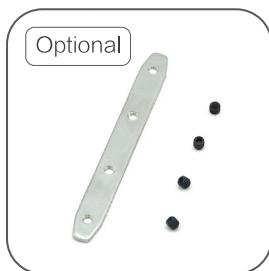

# HL-A036 Aluminum Profile Specification

Color  

Unit: mm

## Features:

1. Model: HL-A036
2. Material: AL6063+PC
3. Surface: Anodized/Painting
4. Lighting source width: 18mm
5. Length: 4m/max
6. Installation: For offices, conference rooms, supermarkets, home lighting, etc.

## Accessory:

End cap

Connector

Suspended Rope

Mounting Clip