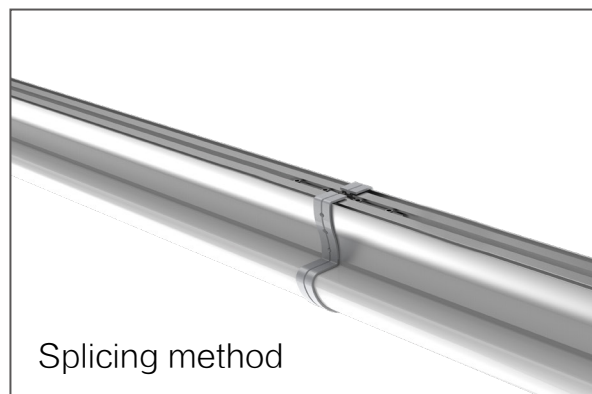

## Features:

1. Model: HL-A036
2. Material: AL6063+PC
3. Surface: Anodized/Painting
4. Lighting source width: 18mm
5. Length: 4m/max
6. Installation: For offices, conference rooms, supermarkets, home lighting, etc.

## Accessory:

End cap

Connector

Suspended Rope

Mounting Clip

## Installation:

Splicing method

Application: