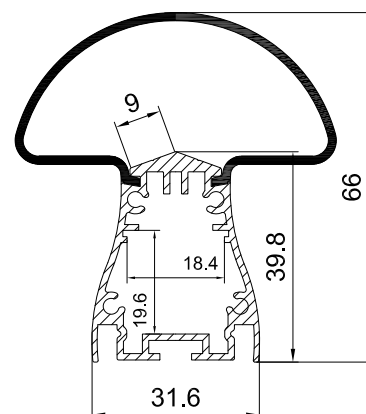

# HL-A036 Aluminum Profile Specification

Color  

Unit: mm

## Features:

1. Model: HL-A036
2. Material: AL6063+PC
3. Surface: Anodized/Painting
4. Lighting source width: 18mm
5. Length: 4m/max
6. Installation: For offices, conference rooms, supermarkets, home lighting, etc.

## Accessory:

End cap

Connector

Suspended Rope

Mounting Clip