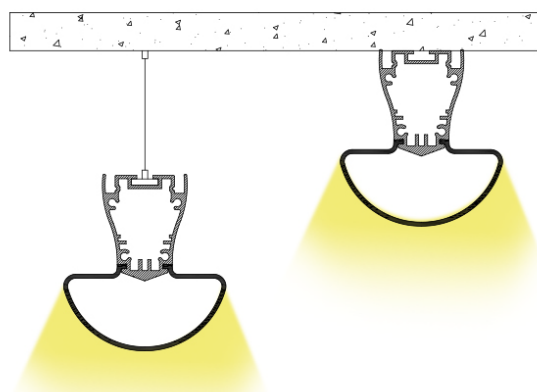

## Features:

1. Model: HL-A036
2. Material: AL6063+PC
3. Surface: Anodized/Painting
4. Lighting source width: 18mm
5. Length: 4m/max
6. Installation: For offices, conference rooms, supermarkets, home lighting, etc.

## Accessory:

End cap

Connector

Suspended Rope

Mounting Clip

## Installation:

Splicing method

Application: